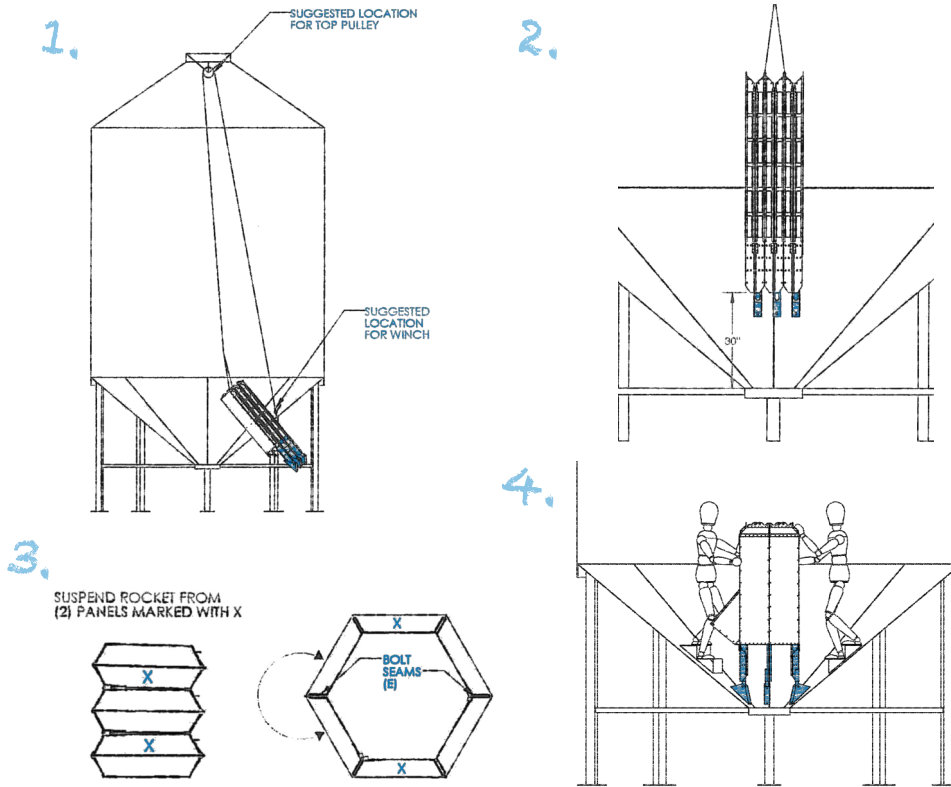

ROCKET SCIENCE

25%
OFF RETRO ROCKET
AND FAN BUNDLE
*limited
time offer

WET GRAIN
+ EXISTING BIN
+ 1/2 HR INSTALL

RETROFIT
AERATION

To see how it works scan the code, or visit www.grainguard.com/retrorocket.

RETRO ROCKET™
Making Sense of Rocket Science.

GRAIN GUARD

RETRO ROCKET™

Making Sense of Rocket Science.

Hopper bottom bins without aeration? It's not too late to dry your grain!

Introducing the revolutionary Retro Rocket, the only do-it-yourself rocket system that allows you to retrofit existing hopper bottom and smooth-walled bins with farm proven Grain Guard aeration. In as little as half an hour, two people can install a Retro Rocket. Once it's installed watch your profits take off!

Features

- Easy "do-it-yourself" installation
- Retro fitted to your existing smooth-walled or bolt-together, hopper bottom bin
- Delivers air into grain core

- Lightweight computer modeled, farm tested design
- Unique folding design
- Double wall center aeration
- Added strength of 3rd leg

Retro Rocket Specifications	Shipping Dimension	Outside Diameter (Assembled)	Bin Capacity (Assembled)	Fan Required	Weight w/ inlet
4' Retro GRS-7004	18.25" x 15" x 76"	30" x 26" x 76"	4300 bu @ 27' eave height	5 hp	253 lbs
6' Retro GRS-7006	18.25" x 15" x 101"	30" x 26" x 101"	5800 bu @ 27' eave height	7 hp	339 lbs