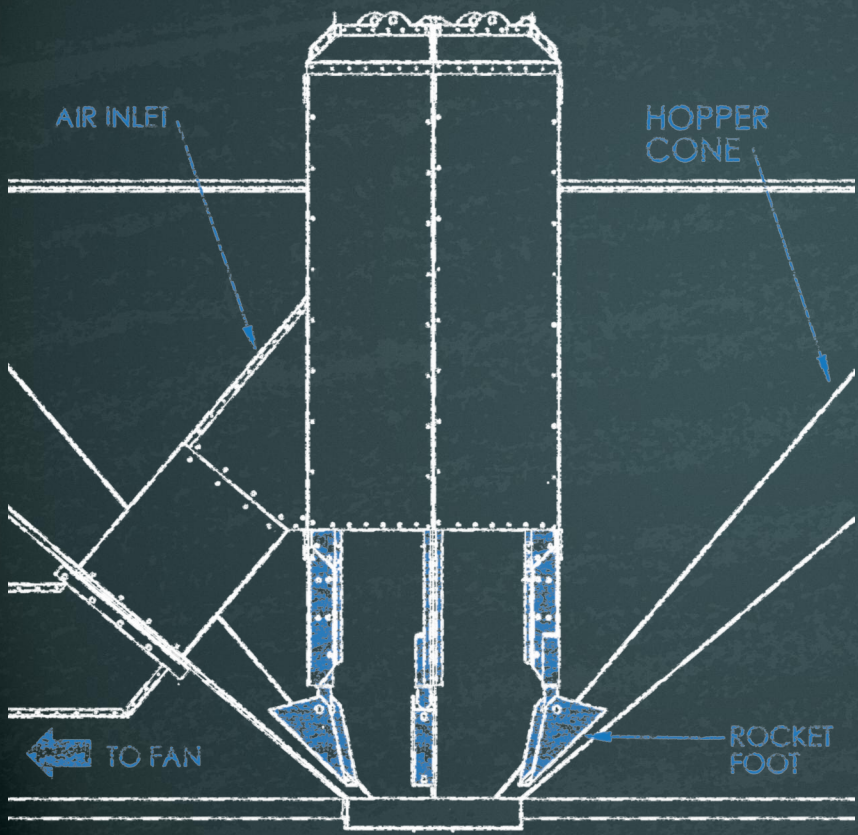

ROCKET SCIENCE

25%
OFF RETRO ROCKET
AND FAN BUNDLE
*limited
time offer

WET GRAIN
+ EXISTING BIN
+ 1/2 HR INSTALL

RETROFIT
AERATION

To see how it works scan the code, or visit www.grainguard.com/retrorocket.

RETRO ROCKET™
Making Sense of Rocket Science.

GRAIN GUARD

RETRO ROCKET™

Making Sense of Rocket Science.

Hopper bottom bins without aeration? It's not too late to dry your grain!

Introducing the revolutionary Retro Rocket, the only do-it-yourself rocket system that allows you to retrofit existing hopper bottom and smooth-walled bins with farm proven Grain Guard aeration. In as little as half an hour, two people can install a Retro Rocket. Once it's installed watch your profits take off!

Features

- Easy "do-it-yourself" installation
- Retro fitted to your existing smooth-walled or bolt-together, hopper bottom bin
- Delivers air into grain core

- Lightweight computer modeled, farm tested design
- Unique folding design
- Double wall center aeration
- Added strength of 3rd leg

Retro Rocket Specifications	Shipping Dimension	Outside Diameter (Assembled)	Bin Capacity (Assembled)	Fan Required	Weight w/ inlet
4' Retro GRS-7004	18.25" x 15" x 76"	30" x 26" x 76"	4300 bu @ 27' eave height	5 hp	253 lbs
6' Retro GRS-7006	18.25" x 15" x 101"	30" x 26" x 101"	5800 bu @ 27' eave height	7 hp	339 lbs